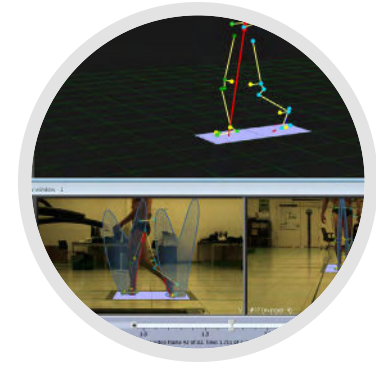

OVERLAY

Since the Miquis Video calibrates simultaneously with the rest of the system, you will always have perfect 3D overlay available without any extra effort.

FEATURES

- High-quality video, available in monochrome or color
- Streams full HD at 85 fps
- Streams 0.5 MP at over 330 fps
- Synchronized 3D data overlay
- Seamless QTM integration
- Run standalone or together with any Qualisys mocap system

3D data overlay

As a single calibrated mocap system, 3D data can be visually aligned and drawn over the video capture.

Ease of use

Images can be displayed in monochrome or color, and no additional hardware or software is required.

Real-time streaming

Video is played back or streamed in real-time in the Qualisys Track Manager software

TECHNICAL SPECIFICATIONS

Camera type		Monochrome or color video camera
Video output	Full HD	1920 x 1080 @ 85 fps
	HD	1280 x 720 @ 180 fps
	0.5 MP	960 x 540 @ 330 fps
	VGA	640 x 480 @ 550 fps
Field of View	Standard	61° x 37° FOV
	Narrow	46° x 27° FOV
	Wide	83° x 53° FOV
Strobe		White high-power LEDs
Streaming		Yes
High speed video		Yes
Video overlay		Yes, through regular wand calibration
On-board compression		Yes, MJPEG
Synchronization		Automatically with Miquis cameras. Integrates with Miquis sync unit for external sync.
Connection		1-connector daisy-chained Gigabit Ethernet and power
Operating temperature		0-35 °C
Camera body		140 x 84 x 84 mm (5.5 x 3.3 x 3.3 inches) Weight: ~ 0.7 kg (1.54 lbs)
Anti-theft		Kensington lock
Lens mount		C