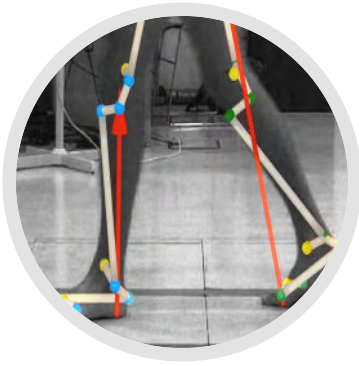

SPEED

With its parallel on-board MJPEG encoder, the cameras are able to stream full HD video (1080p) at 85 frames per second. You can trade pixels for speed - capture at 330 fps and full field-of-view with a resolution of 0.5MP

OVERLAY

Since the Miquis Video calibrates simultaneously with the rest of the system, you will always have perfect 3D overlay available without any extra effort.

FEATURES

- High-quality video, available in monochrome or color
- Streams full HD at 85 fps
- Streams 0.5 MP at over 330 fps
- Synchronized 3D data overlay
- Seamless QTM integration
- Run standalone or together with any Qualisys mocap system

3D data overlay

As a single calibrated mocap system, 3D data can be visually aligned and drawn over the video capture.

Ease of use

Images can be displayed in monochrome or color, and no additional hardware or software is required.

Real-time streaming

Video is played back or streamed in real-time in the Qualisys Track Manager software

TECHNICAL SPECIFICATIONS

Camera type		Monochrome or color video camera
Video output	Full HD	1920 x 1080 @ 85 fps
	HD	1280 x 720 @ 180 fps
	0.5 MP	960 x 540 @ 330 fps
	VGA	640 x 480 @ 550 fps
Field of View	Standard	61° x 37° FOV
	Narrow	46° x 27° FOV
	Wide	83° x 53° FOV
Strobe		White high-power LEDs
Streaming		Yes
High speed video		Yes
Video overlay		Yes, through regular wand calibration
On-board compression		Yes, MJPEG
Synchronization		Automatically with Miquis cameras. Integrates with Miquis sync unit for external sync.
Connection		1-connector daisy-chained Gigabit Ethernet and power
Operating temperature		0-35 °C
Camera body		140 x 84 x 84 mm (5.5 x 3.3 x 3.3 inches) Weight: ~ 0.7 kg (1.54 lbs)
Anti-theft		Kensington lock
Lens mount		C